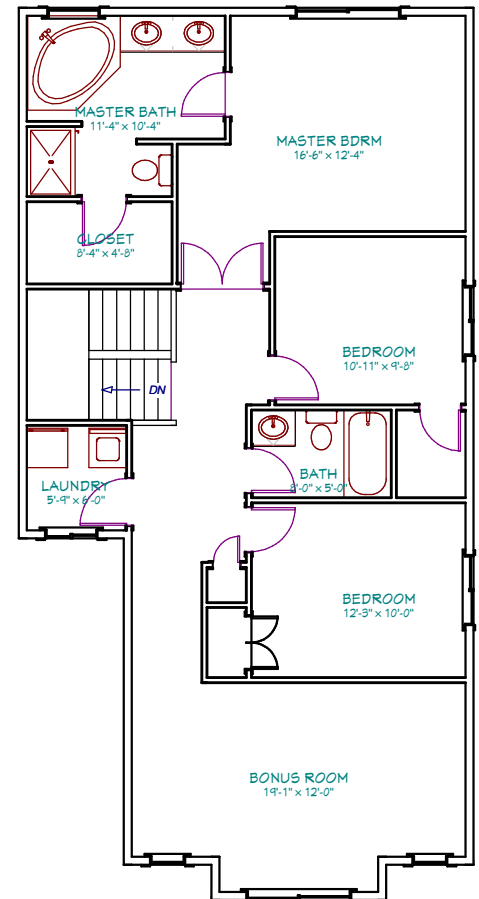

GREENFIELD

1940 SQ.FT.

MAIN FLOOR : 825 SQ.FT.

SECOND FLOOR : 1115 SQ.FT.