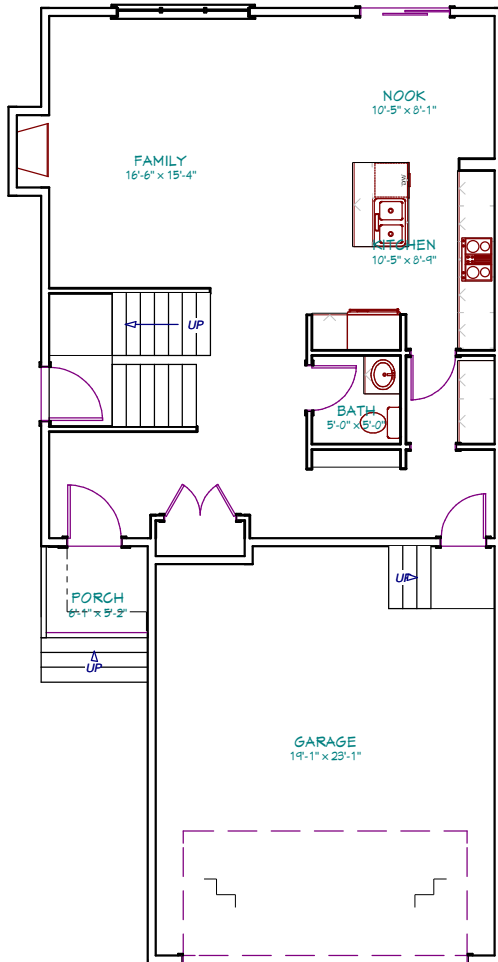

GREENFIELD

1940 SQ.FT.

MAIN FLOOR : 825 SQ.FT.

SECOND FLOOR : 1115 SQ.FT.